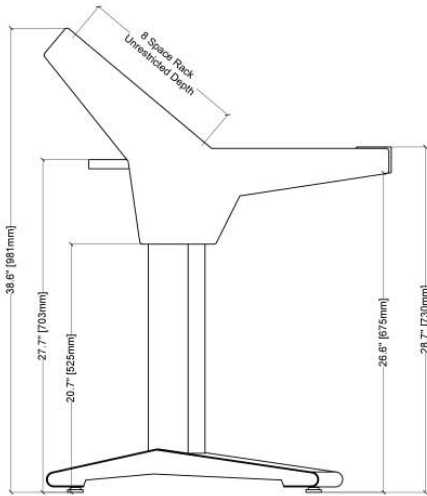

# Accessories

Personalize your Halo Desk with a host of optional accessories such as integrated IsoAcoustics® near-field monitor stands, custom rack mounted shelves, video monitor arms and large pullout desk / accessory drawer.

## OPTIONAL ACCESSORIES DIMENSIONAL SPECIFICATIONS

19" [482mm] Width of Adjustable Speaker Placement

IsoAcoustics® equipped speaker platforms

19" rack mount accessory shelves

monitor arm support bracket

pull-out accessory drawer