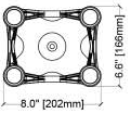

## OPTIONAL ACCESSORIES DIMENSIONAL SPECIFICATIONS

19" [482mm] Width of Adjustable Speaker Placement

IsoAcoustics® equipped speaker platforms

19" rack mount accessory shelves

monitor arm support bracket

pull-out accessory drawer