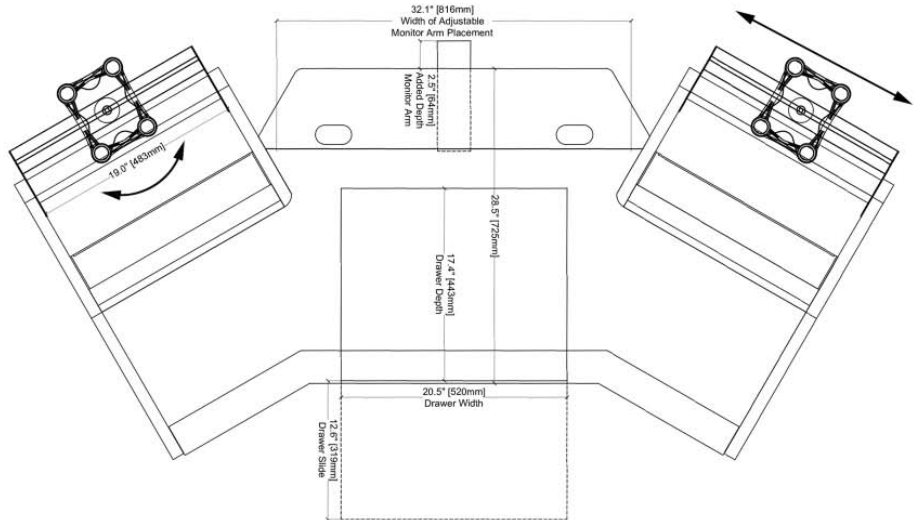

## OPTIONAL ACCESSORIES DIMENSIONAL SPECIFICATIONS

19" [482mm] Width of Adjustable Speaker Placement

IsoAcoustics® equipped speaker platforms

19" rack mount accessory shelves

monitor arm support bracket

pull-out accessory drawer