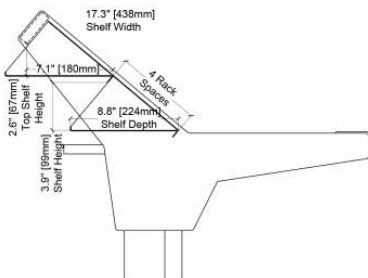

## OPTIONAL ACCESSORIES DIMENSIONAL SPECIFICATIONS

19" [482mm] Width of Adjustable Speaker Placement

IsoAcoustics® equipped speaker platforms

19" rack mount accessory shelves

monitor arm support bracket

pull-out accessory drawer