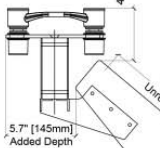

## OPTIONAL ACCESSORIES DIMENSIONAL SPECIFICATIONS

19" [482mm] Width of Adjustable Speaker Placement

IsoAcoustics® equipped speaker platforms

19" rack mount accessory shelves

monitor arm support bracket

pull-out accessory drawer