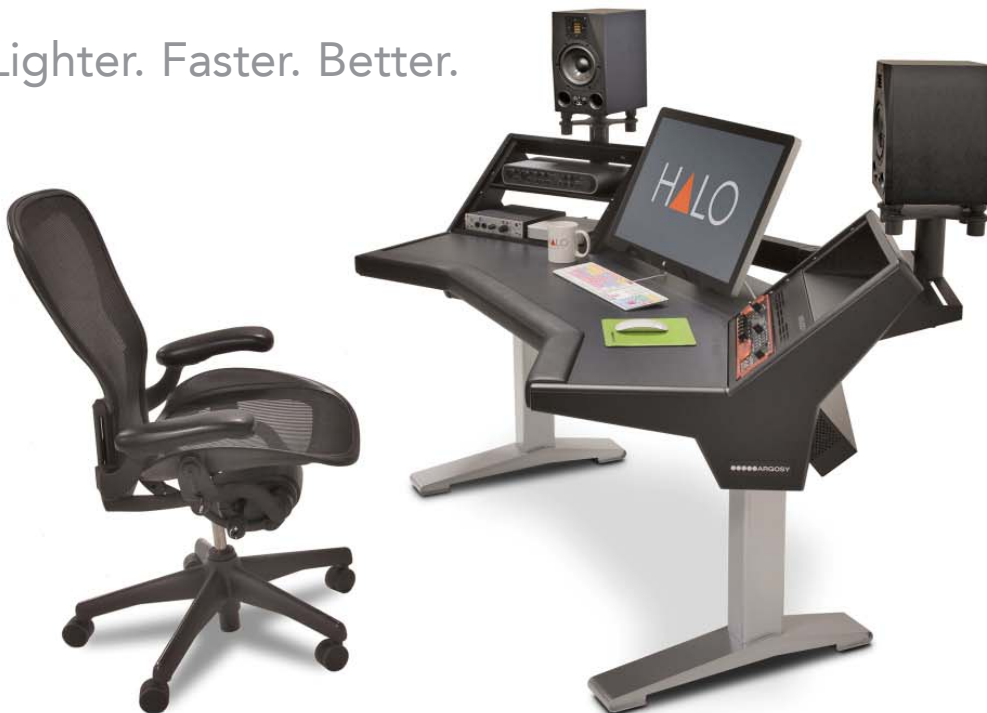

Introducing HALO

Control surfaces are getting more compact, but studios still need an ergonomic and client-impressive place to house their gear for screen-based activities such as **video production, sound design, and editing.**

The industrial design of Argosy's HALO combines form and function into a robust, highly efficient, streamlined design.

*"The HALO is incredible - seriously, it's 'Best in Show'!
Put me down for one."*

- Glenn Rosenstein
Producer / Engineer

Lighter. Faster. Better.