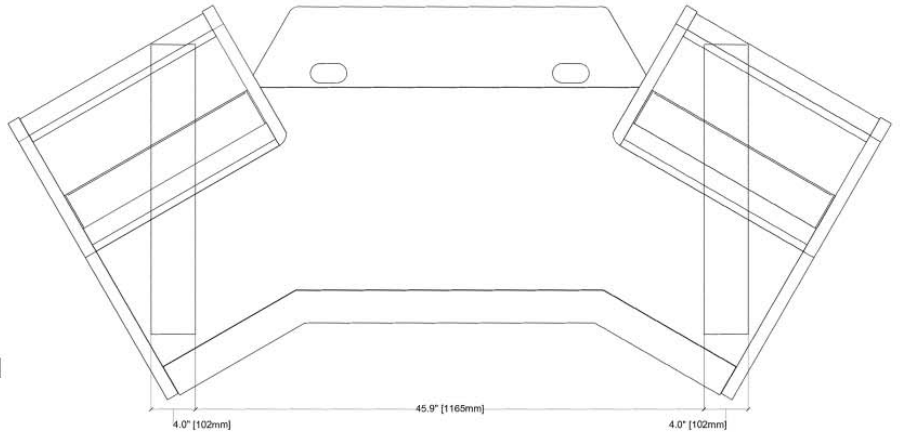

## OPTIONAL ACCESSORIES DIMENSIONAL SPECIFICATIONS

19" [482mm] Width of Adjustable Speaker Placement

IsoAcoustics® equipped speaker platforms

19" rack mount accessory shelves

monitor arm support bracket

pull-out accessory drawer