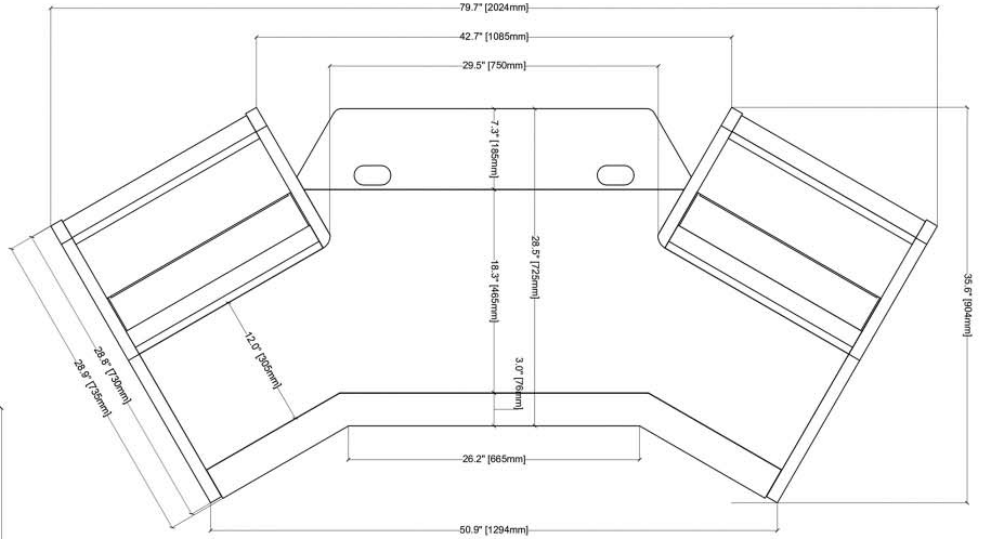

## OPTIONAL ACCESSORIES DIMENSIONAL SPECIFICATIONS

19" [482mm] Width of Adjustable Speaker Placement

IsoAcoustics® equipped speaker platforms

19" rack mount accessory shelves

monitor arm support bracket

pull-out accessory drawer